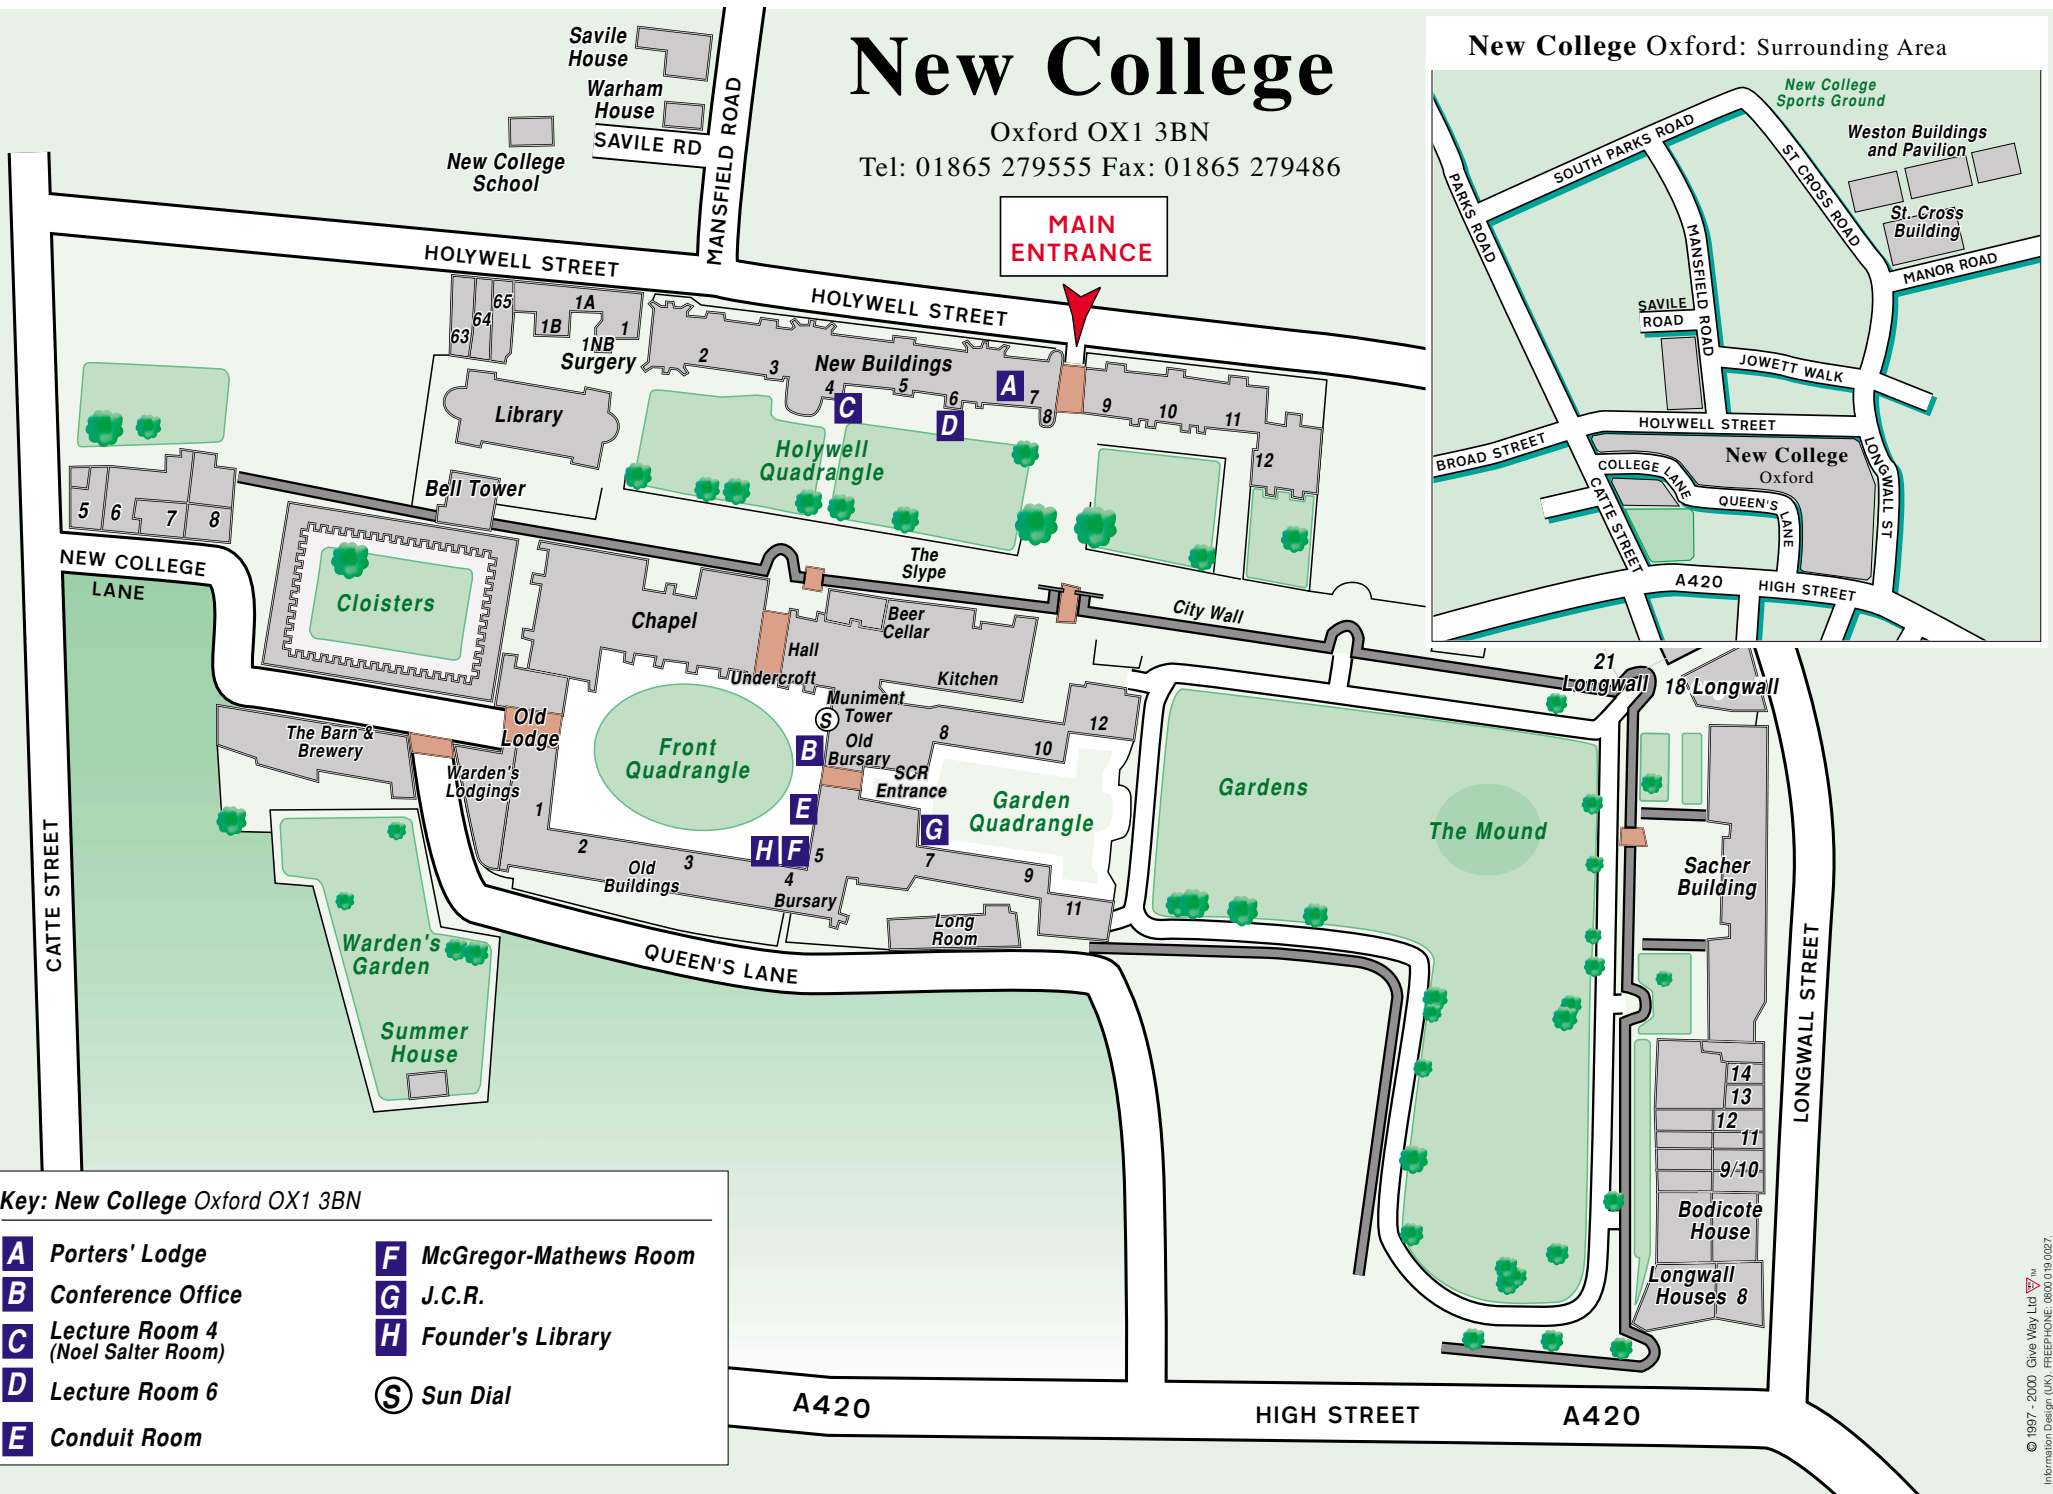

New College

Oxford OX1 3BN

Tel: 01865 279555 Fax: 01865 279486

**MAIN
ENTRANCE**

New College Oxford: Surrounding Area

Key: New College Oxford OX1 3BN

- | | |
|--|--------------------------------|
| A Porters' Lodge | F McGregor-Mathews Room |
| B Conference Office | G J.C.R. |
| C Lecture Room 4 (Noel Salter Room) | H Founder's Library |
| D Lecture Room 6 | S Sun Dial |
| E Conduit Room | |