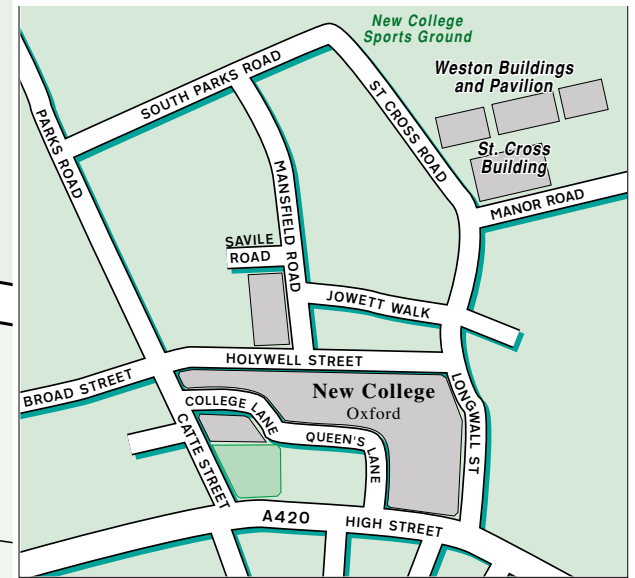

New College

Oxford OX1 3BN

Tel: 01865 279555 Fax: 01865 279486

**MAIN
ENTRANCE**

New College Oxford: Surrounding Area

Key: New College Oxford OX1 3BN

- | | |
|--|--------------------------------|
| A Porters' Lodge | F McGregor-Mathews Room |
| B Conference Office | G J.C.R. |
| C Lecture Room 4 (Noel Salter Room) | H Founder's Library |
| D Lecture Room 6 | S Sun Dial |
| E Conduit Room | |